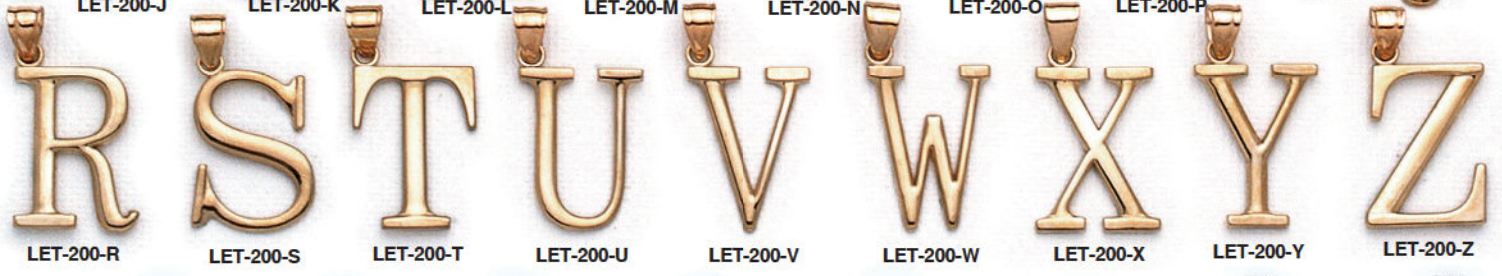

14K INITIALS